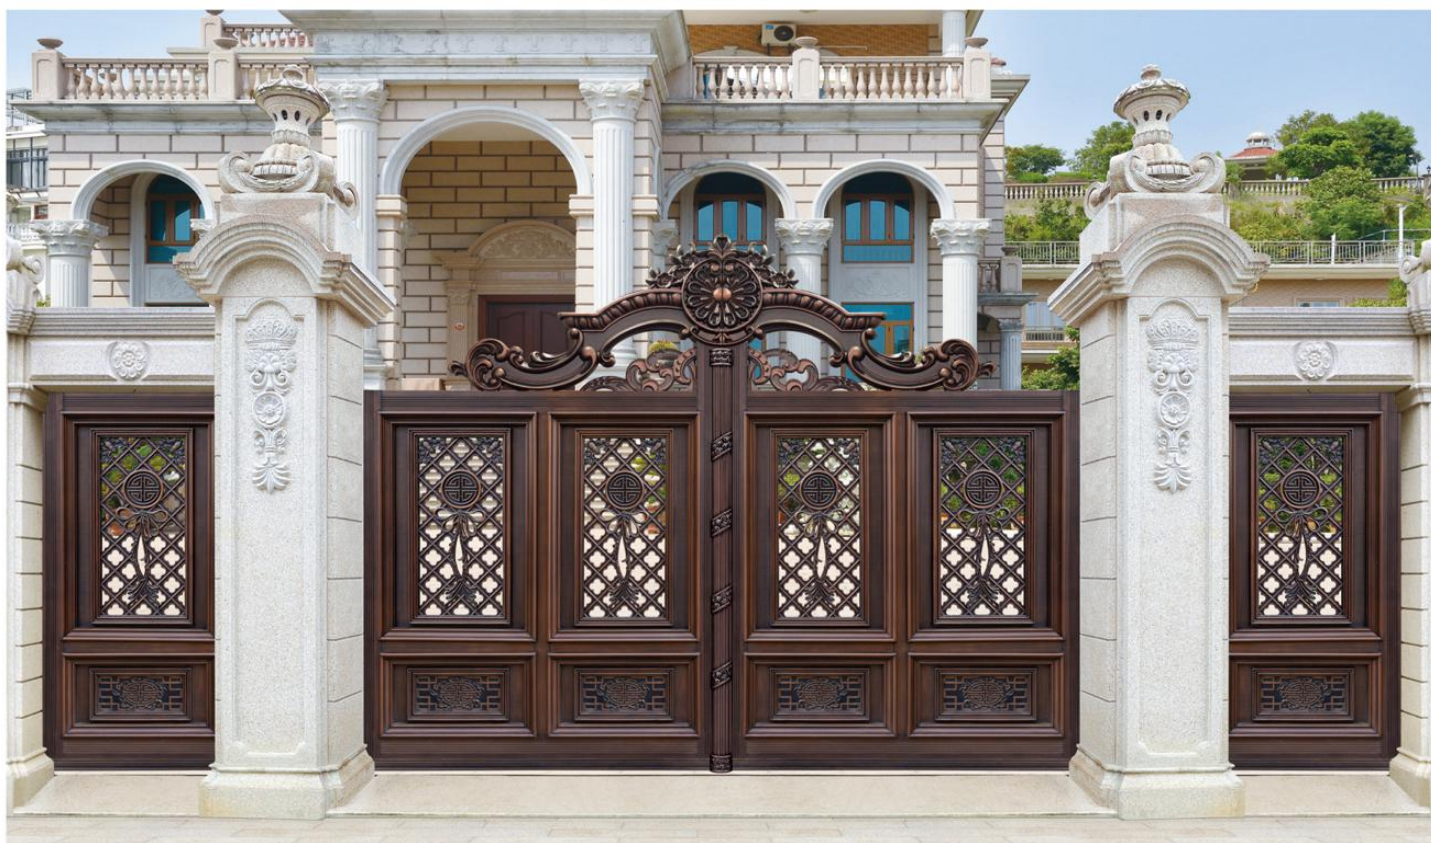

【铝艺大门】
model 型号 YHJY-M8004
颜色: 仿古红铜