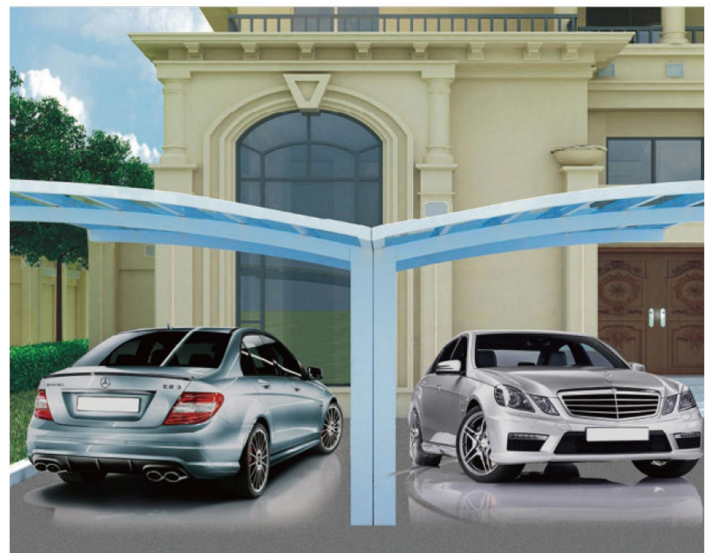

A5 Balcony Canopy Section View

- * PC Sheet Roof (German Bayer original material, anti-UV coated)
- * Larger gutter, better water drop
- * Roman post with water drain system, nice outlook
- * Strengthen frame, steel parts inside, strong structure