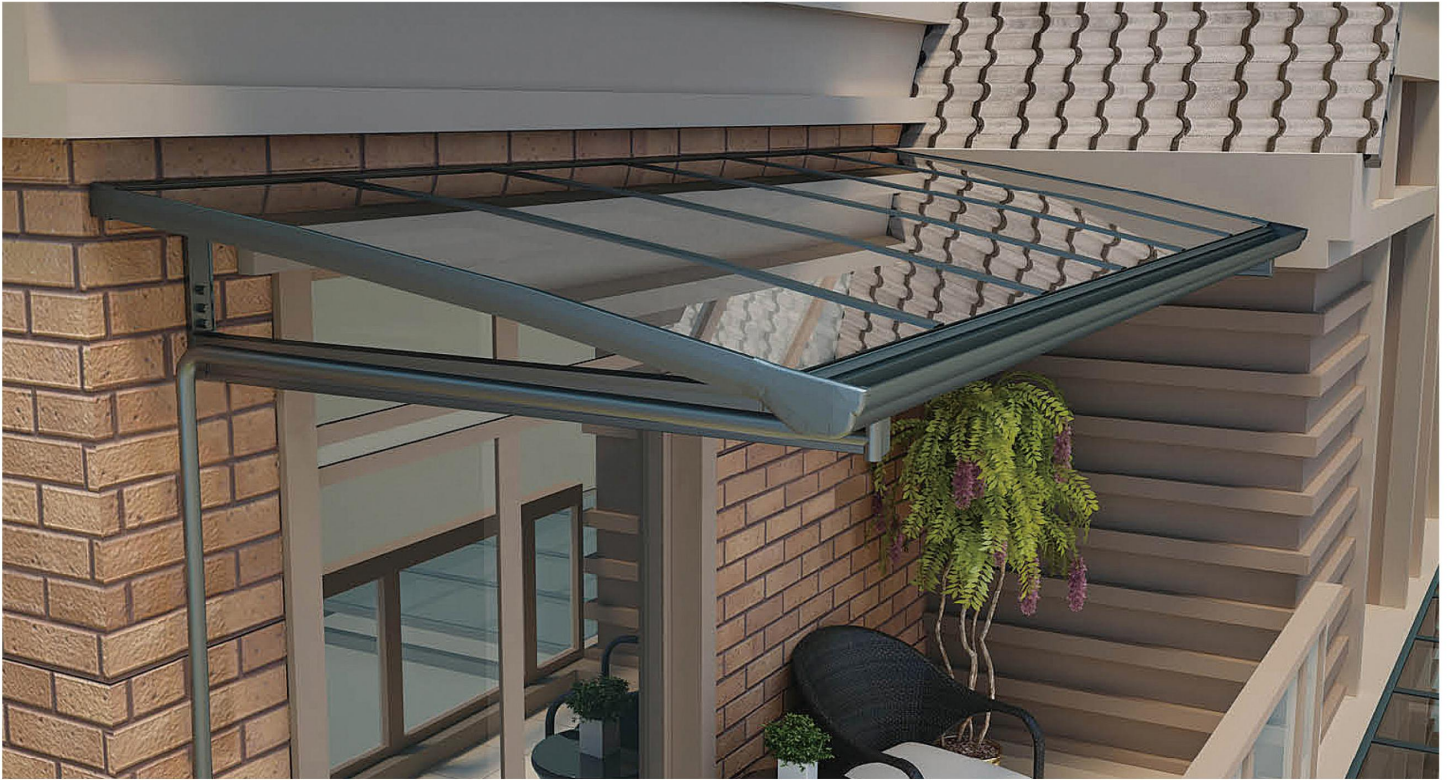

19 Courtyard Gate

23 Garden Fence

25 Balcony Fence

A3 Window Awning Section View

*PC Sheet roof(German Bayer original material,anti-UV coated)

*Integrated gutter, beam and water drain system

*Strengthen frame, steel parts inside, strong structure