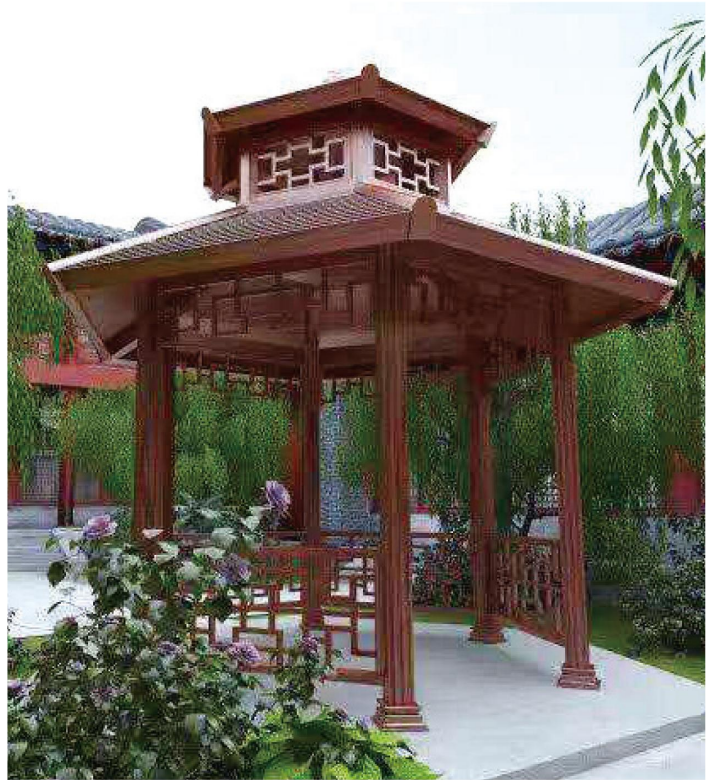

A5 Balcony Canopy Section View

- * PC Sheet Roof (German Bayer original material, anti-UV coated)
- * Larger gutter, better water drop
- * Roman post with water drain system, nice outlook
- * Strengthen frame, steel parts inside, strong structure