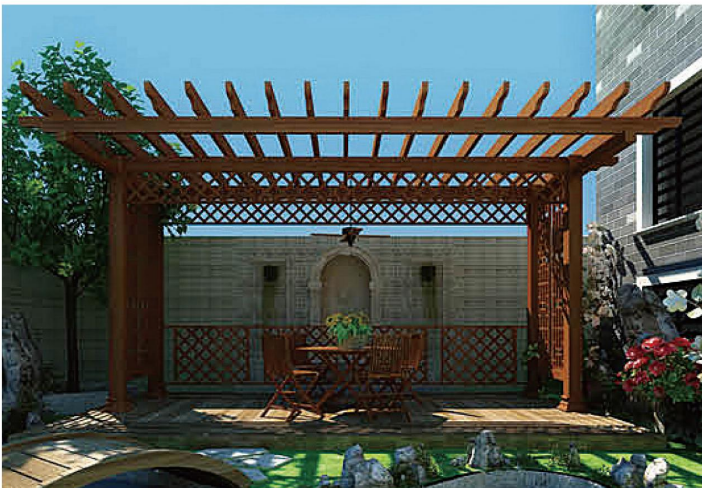

A5 Balcony Canopy Section View

- * PC Sheet Roof (German Bayer original material, anti-UV coated)
- * Larger gutter, better water drop
- * Roman post with water drain system, nice outlook
- * Strengthen frame, steel parts inside, strong structure