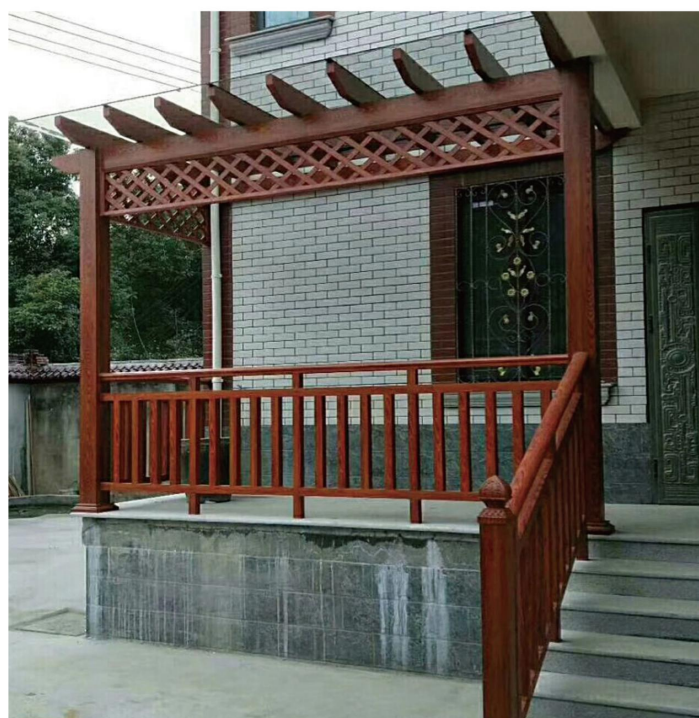

A5 Balcony Canopy Section View

- * PC Sheet Roof (German Bayer original material, anti-UV coated)
- * Larger gutter, better water drop
- * Roman post with water drain system, nice outlook
- * Strengthen frame, steel parts inside, strong structure