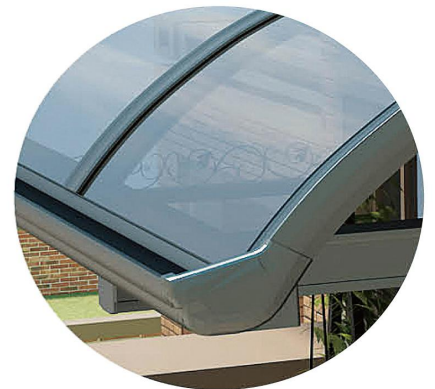

19 Courtyard Gate

23 Garden Fence

25 Balcony Fence

A3 Window Awning Section View

*PC Sheet roof(German Bayer original material,anti-UV coated)

*Integrated gutter, beam and water drain system

*Strengthen frame, steel parts inside, strong structure