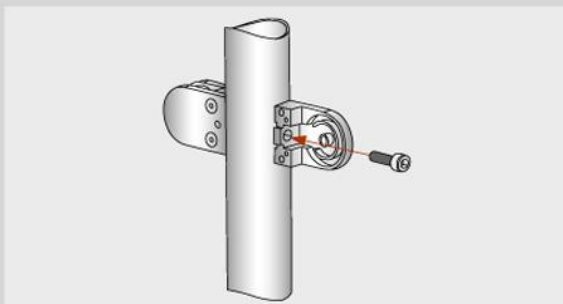

WR-8628, WR-8629 与圆管栏杆固定时, 可以左右调整 $\pm 3^\circ$,方便调整玻璃垂直。
When fix WR-8628,WR-8629 with round tube baluster,it can be $\pm 3^\circ$ adjustable for left and right to adjust the uprightness of glass