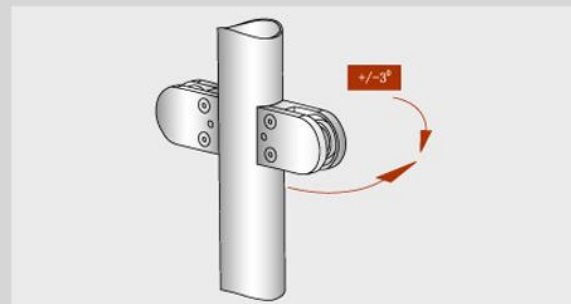

WR-8628, WR-8629 与圆管栏杆固定时, 可以左右调整 $\pm 3^\circ$,方便调整玻璃垂直。
When fix WR-8628,WR-8629 with round tube baluster,it can be $\pm 3^\circ$ adjustable for left and right to adjust the uprightness of glass